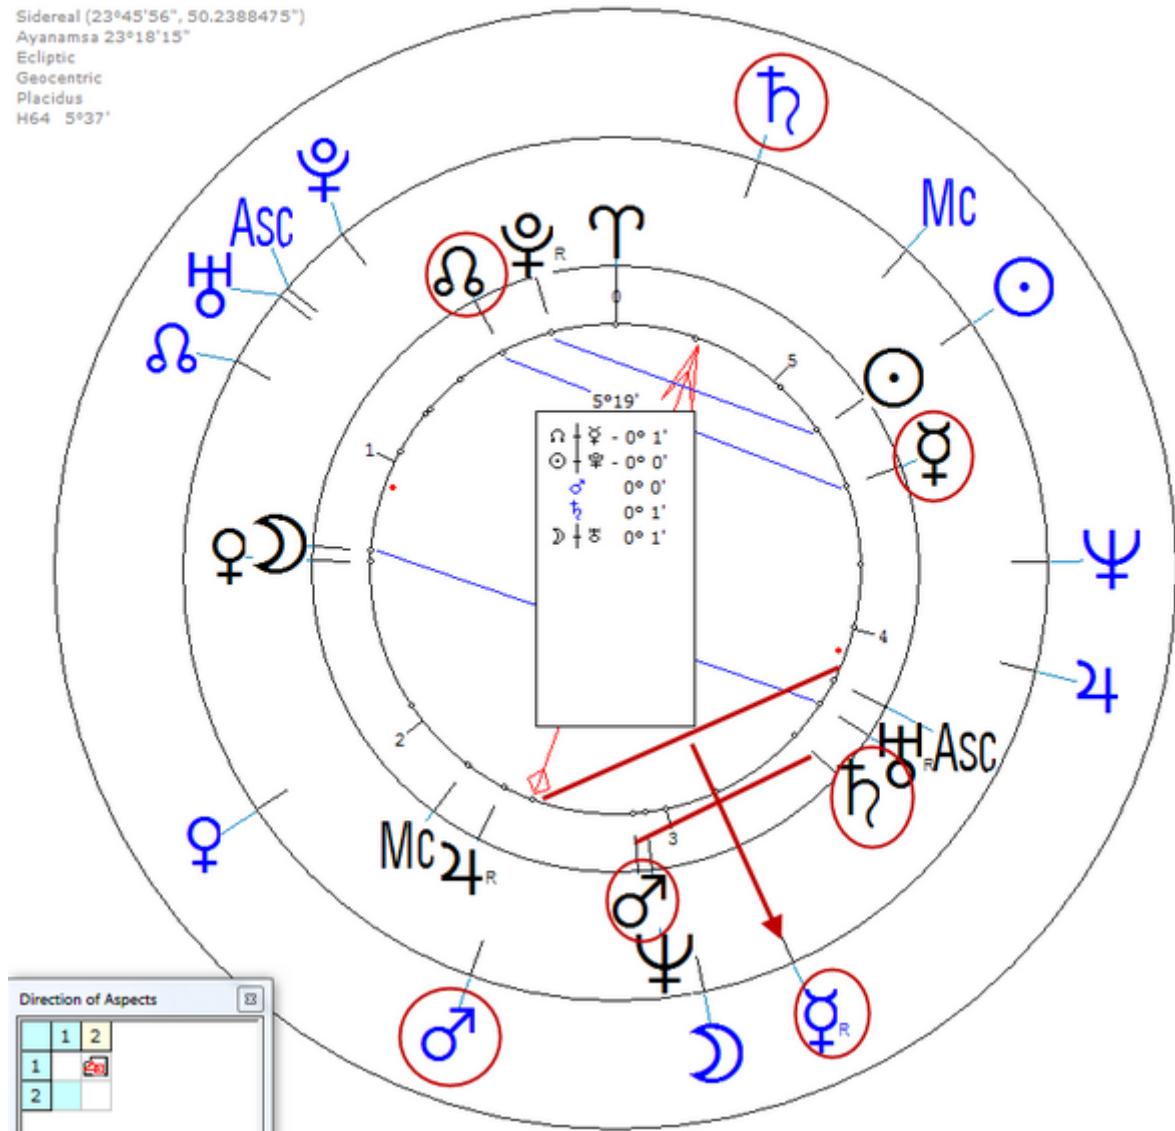

Sidereal (23°45'56", 50.2388475")
Ayanamsa 23°18'15"
Ecliptic
Geocentric
Placidus
H64 5°37'

Last new moon before death :

11.03.1994 23:04:36 GMT-8 27°47'18"Aqr New Moon

Harmonic 64

New Moon = ♀_t/♁_t = ☾_n/♀_n